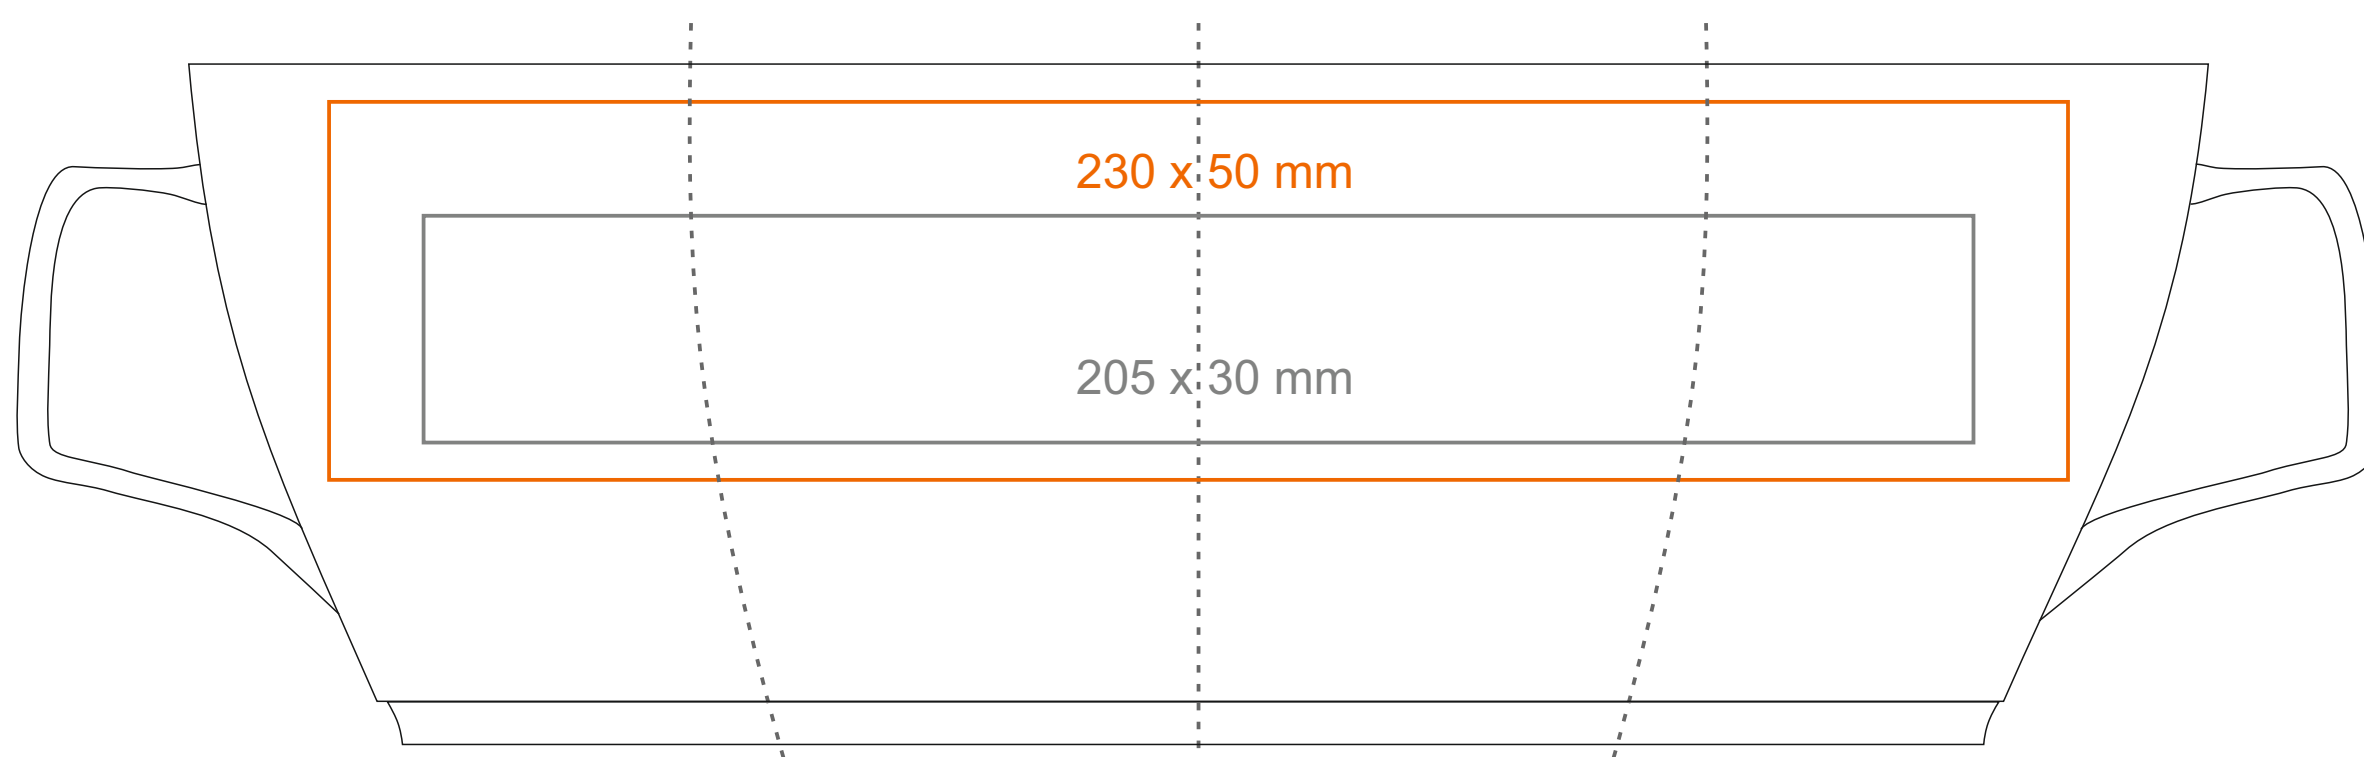

M_463 Barrel

300 ml / h: 90 mm / Ø 90 mm

Imprint on the handle
 Imprint on the inside
 Imprint on the bottom inside
 Imprint on the bottom outside

- 50 x 10 mm
- 50 x 20 mm
- Ø 40 mm
- Ø 30 mm

*In the case of projects for transfer print running outside of the standard print area, please contact our sales department.

[How to prepare print material](#)

meaning

- Transfer Print
- Sensitive Touch
- Direct Print