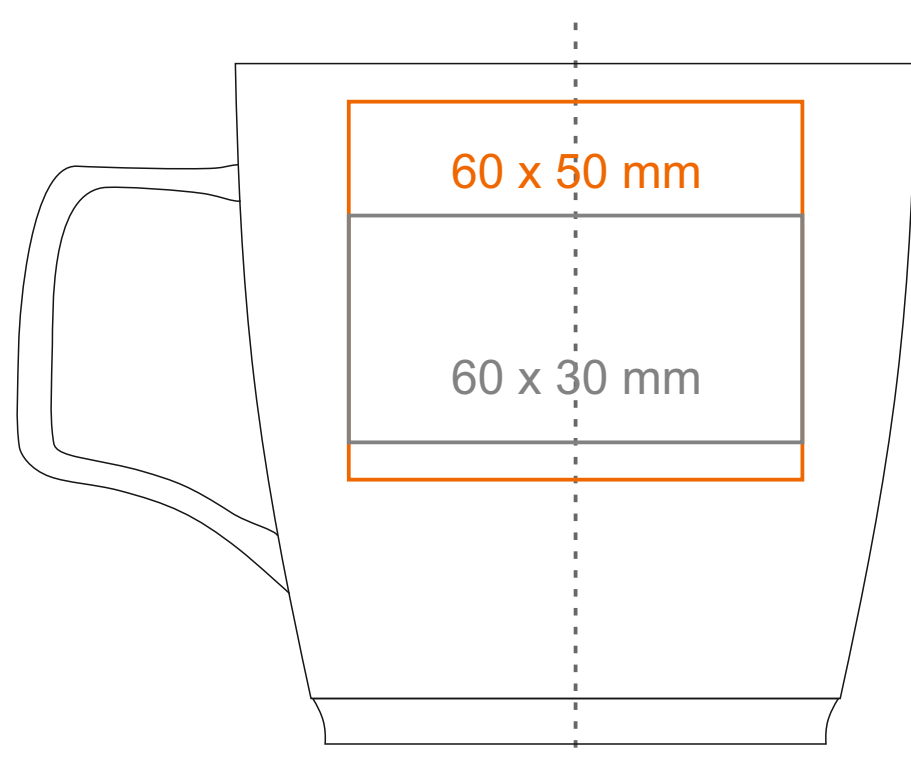

M_463 Barrel

300 ml / h: 90 mm / Ø 90 mm

Imprint on the handle
 Imprint on the inside
 Imprint on the bottom inside
 Imprint on the bottom outside

- 50 x 10 mm
- 50 x 20 mm
- Ø 40 mm
- Ø 30 mm

*In the case of projects for transfer print running outside of the standard print area, please contact our sales department.

[How to prepare print material](#)

meaning

- Transfer Print
- Sensitive Touch
- Direct Print