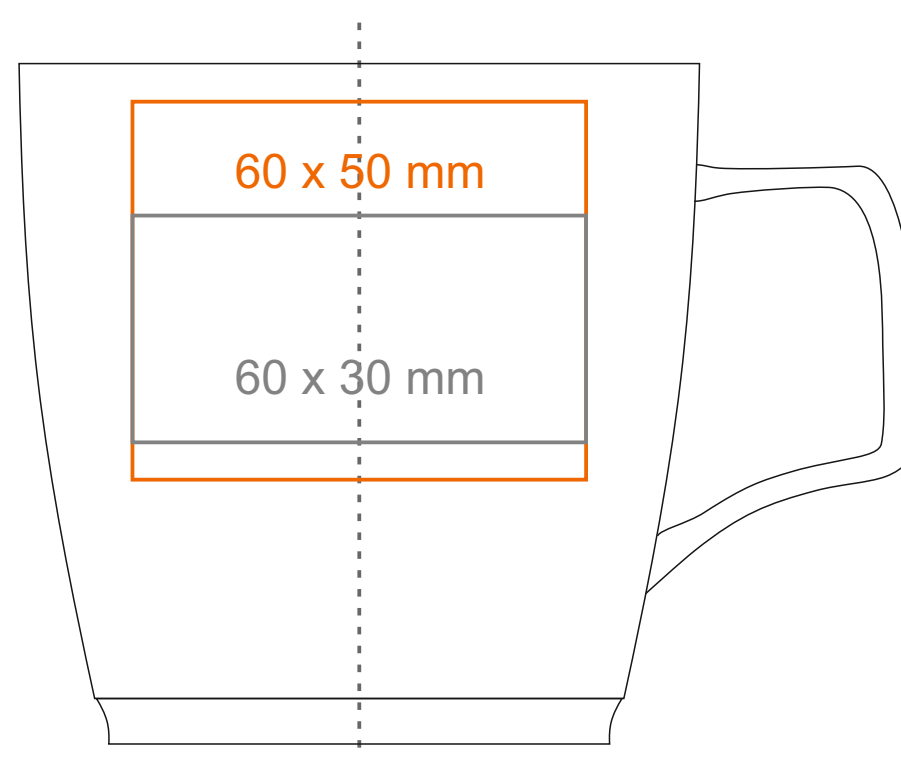

M_463 Barrel

300 ml / h: 90 mm / Ø 90 mm

Imprint on the handle
 Imprint on the inside
 Imprint on the bottom inside
 Imprint on the bottom outside

- 50 x 10 mm
- 50 x 20 mm
- Ø 40 mm
- Ø 30 mm

*In the case of projects for transfer print running outside of the standard print area, please contact our sales department.

[How to prepare print material](#)

meaning

- Transfer Print
- Sensitive Touch
- Direct Print